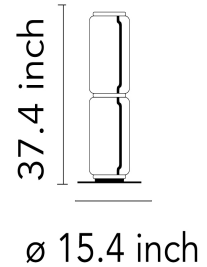

## Noctambule F2 Low Cylinder Small Base - Specification Sheet by Konstantin Grcic, 2019

---

Mounting	Free Standing
Lamp (Bulb) Description	27W 771lm -2700K - CRI 90
Environment	Indoor - Dry Location
Technical and Product Description	<p>Noctambule, created by renowned designer Konstantin Grcic for FLOS, is an innovative lighting system that comes in an array of artful designs. A transparent hand-blown glass cylinder, surrounded on both top and bottom by discrete LED technology, is the foundation of this product. The fixtures built from these units form columns of light at varying heights that illuminate at the intersection between each module.</p> <p>Configurable as a hanging or standing lamp, Noctambule features additional components that allow for numerous options. The cylindrical body is available at a low and high height, and a dome- or cone-shaped head can be selected if a more direct light source is desired. Dimming capabilities can be configured in the power supply unit within the ceiling rose, or as a pedal-operated panel on the power cord.</p>

### Dimensional Image

---

### Physical

---

Cord Length (inches)	78.74"
Construction Material	Die-cast aluminum, Blown crystal
Weight	30.86 lbs

---