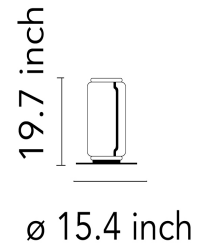

FLOS

Noctambule F1 Low Cylinder Small Base - Specification Sheet by Konstantin Grcic, 2019

Mounting	Free Standing
Lamp (Bulb) Description	18W 485lm -2700K - CRI 90
Environment	Indoor - Dry Location
Technical and Product Description	<p>Noctambule, created by renowned designer Konstantin Grcic for FLOS, is an innovative lighting system that comes in an array of artful designs. A transparent hand-blown glass cylinder, surrounded on both top and bottom by discrete LED technology, is the foundation of this product. The fixtures built from these units form columns of light at varying heights that illuminate at the intersection between each module.</p> <p>Configurable as a hanging or standing lamp, Noctambule features additional components that allow for numerous options. The cylindrical body is available at a low and high height, and a dome- or cone-shaped head can be selected if a more direct light source is desired. Dimming capabilities can be configured in the power supply unit within the ceiling rose, or as a pedal-operated panel on the power cord.</p>

 F0288000

Dimensional Image

Electrical

Voltage	100-240V
Switching	Foot Dimmer switch that provide ON-OFF functions and 10-100% light adjustment with memory
IP Rating	IP20

Physical

Cord Length (inches)	78.74"
Construction Material	Die-cast aluminum, Blown crystal
Weight	22.4 lbs