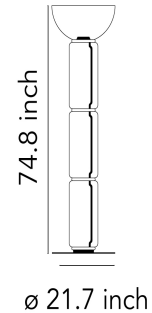

## Noctambule F3 High Cylinder and Bowl Big Base - Specification Sheet by Konstantin Grcic, 2019

---

Mounting	Free Standing
Lamp (Bulb) Description	54W 1493lm -2700K - CRI 90
Environment	Indoor - Dry Location
Technical and Product Description	<p>Noctambule, created by renowned designer Konstantin Grcic for FLOS, is an innovative lighting system that comes in an array of artful designs. A transparent hand-blown glass cylinder, surrounded on both top and bottom by discrete LED technology, is the foundation of this product. The fixtures built from these units form columns of light at varying heights that illuminate at the intersection between each module.</p> <p>Configurable as a hanging or standing lamp, Noctambule features additional components that allow for numerous options. The cylindrical body is available at a low and high height, and a dome- or cone-shaped head can be selected if a more direct light source is desired. Dimming capabilities can be configured in the power supply unit within the ceiling rose, or as a pedal-operated panel on the power cord.</p>

### Dimensional Image

### Physical

---

Cord Length (inches)	78.74"
Construction Material	Die-cast aluminum, Blown crystal
Weight	63.93 lbs