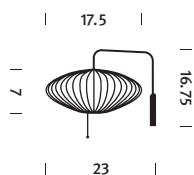

HermanMiller Collection

Nelson® Saucer® Wall Sconce

Designer

George Nelson

Original Production Date

1952

Warranty

1 year

The Nelson Saucer Wall Sconce is part of the Nelson Bubble Lamp series. A walnut wall mount and steel arm attach the wide, saucer-shaped shade to a wall, filling any interior with a warm, diffused light. The arm can be adjusted left to right and up and down, without having to change its position on the wall.