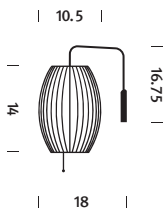

The Nelson Cigar Wall Sconce is part of the Nelson Bubble Lamp series. A walnut wall mount and steel arm attach the elongated, spherical shade to a wall, filling any interior with a warm, diffused light. The arm can be adjusted left to right and up and down, without having to change its position on the wall.