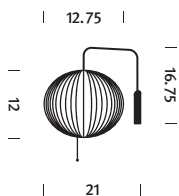

The Nelson Ball Wall Sconce is part of the Nelson Bubble Lamp series. A walnut wall mount and steel arm suspends the spherical shade and lets the lamp fill any interior with a warm, diffused light. The lamp's arm can be adjusted from left to right and up and down without having to change its position on the wall.