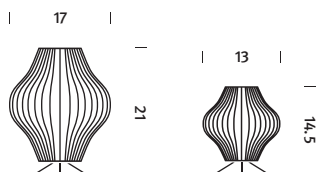

Part of the Nelson Bubble Lamp series, the Nelson Pear Tripod Lamp has a shape that flares at the center. Set on a steel tripod base, it illuminates any room in a soft, warm glow. George Nelson designed the Bubble Lamp series in 1952. He was inspired by a set of silk-covered Swedish hanging lamps.