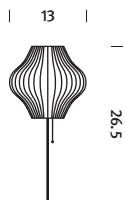

HermanMiller Collection

Nelson® Pear® Lotus Table Lamp

Designer

George Nelson

Original Production Date

1952

Warranty

1 year

Part of the Nelson Bubble Lamp series collection, the Nelson Pear Lotus Table Lamp flares at the center. The lamp's lightweight steel frame is seen as parallel lines along its surface. Perfect for a table setting, the lamp has a steel base, with or without walnut cover, and an easy-to-use pull chain with a solid walnut end.