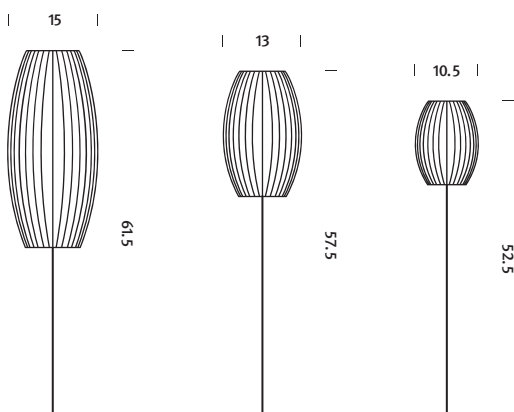

HermanMiller Collection

Nelson® Cigar® Lotus Floor Lamp

Designer

George Nelson

Original Production Date

1952

Warranty

1 year

Part of the Nelson Bubble Lamp series collection, the Nelson Cigar Lotus Floor Lamp has a rounded shape with clean parallel lines accentuating its elongated sphere. Affixed to a steel stand, with or without walnut cover, it disperses a soft light to any space. George Nelson, inspired by a set of silk-covered Swedish hanging lamps, designed the series in 1952.

HermanMiller Collection

Nelson® Pear® Lotus Floor Lamp

Designer

George Nelson

Original Production Date

1952

Warranty

1 year