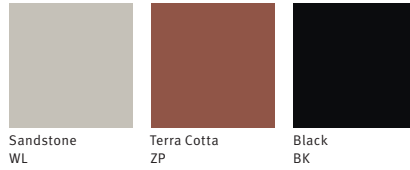

HermanMiller Materials

Mode Desk

Top
Solid Laminate

Sandstone
WL

Blue Grey
LBW

Pesto
LBY

Deep Sea
LBZ

Black
BKM

Cabinet
Sand Textured Finish

Sandstone
WL

Terra Cotta
ZP

Black
BK

Glacier
DB3

Nightfall
DN2

Olive
OLF

Base
Finish