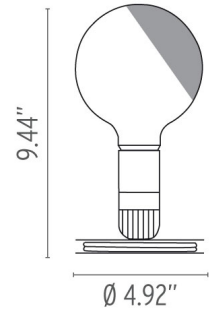

FLOS

Lampadina, Black - Specification Sheet by Achille Castiglioni, 1972

Mounting	Table Top
Lamp (Bulb) Description	1 x 2W Lampadina Medium G40 LED 2600K (Included)
Environment	Indoor - Dry Location
Dimming	No dimmable
Finish	Black
Technical and Product Description	LAMPADINA table lamp providing direct and diffused light. Anodized aluminum base serves to contain excess power cord. Clear globe lamp is partially sandblasted to diffuse the light. On/Off switch on lamp-holder.

Electrical

Voltage	120
Switching	on-off switch on socket
IP Rating	IP20

Physical

Cord Length (inches)	90" - Black
Construction Material	Stainless steel
Weight	0.66 lbs

● FU330200 Black

Dimensional Image

Lamping (Bulb)