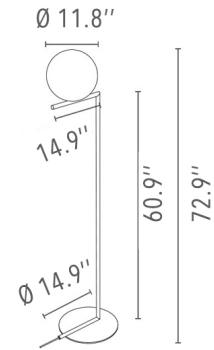

## IC Lights F2, Brass - Specification Sheet by Michael Anastassiades, 2014

Mounting	Free Standing
Lamp (Bulb) Description	1 x 150W T-10 Medium Frosted Halogen (Included)
Environment	Indoor - Dry Location
Dimming	Dimmable
Finish	Brass
Technical and Product Description	<p>The IC Lights F floor lamp is an amazing amalgamation of light and balance. This indoor contemporary floor lamp has a blown opaline glass diffuser and the body is finished with brassed or chrome steel. It also comes with a dimmer on the power chord.</p> <p>This designer floor lamp can be placed in any indoor space and emits a warm diffused light.</p> <p>IC Lights F comes in two models and is available in brass, chrome, black and burgundy finish:</p> <ul style="list-style-type: none"><li>- IC Lights F1: height 53"</li><li>- IC Lights F2: height 73"</li><li>"</li></ul>

### Physical

Cord Length (inches)	94" - Black
Construction Material	Brass, blown glass
Weight	22 lbs

FU317459 Brass

### Dimensional Image