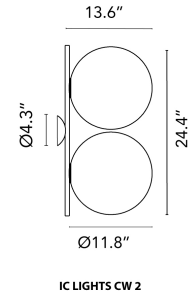

FLOS

IC Lights C/W2 Double, Chrome - Specification Sheet by Michael Anastassiades, 2020

Mounting	Ceiling and Wall
Lamp (Bulb) Description	2 x 150W T-10 Medium Frosted Halogen (Included)
Environment	Indoor - Dry Location
Dimming	Phase-cut Dimming / Triac Type
Finish	Chrome
Technical and Product Description	The latest addition to the IC Lights Collection: New IC Lights Ceiling/Wall Double comes with two light sources providing a soft diffused light. IC Lights Ceiling/Wall Double can be mounted on any wall or ceiling. Frame available in brushed brass, black, and chrome, red burgundy steel. Blown glass opal diffuser. Available in two sizes.

Electrical

Voltage	120
IP Rating	IP20

Physical

Construction Material	Brass, blown glass
Weight	9.47 lbs

● FU315957 Chrome

Dimensional Image

Certifications

Lamping (Bulb)