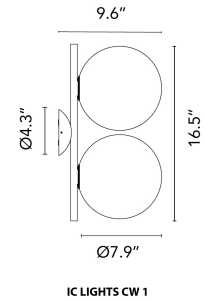

FLOS

IC Lights CW1 Double, Chrome - Specification Sheet by Michael Anastassiades, 2020

Mounting	Ceiling and Wall
Lamp (Bulb) Description	2 x 60W G9 Frosted Halogen (Included)
Environment	Indoor - Dry Location
Dimming	Phase-cut Dimming / Triac Type
Finish	Chrome
Technical and Product Description	The latest addition to the IC Lights Collection: New IC Lights Ceiling/Wall Double comes with two light sources providing a soft diffused light. IC Lights Ceiling/Wall Double can be mounted on any wall or ceiling. Frame available in brushed brass, black, and chrome, red burgundy steel. Blown glass opal diffuser. Available in two sizes.

Electrical

Voltage	120
Switching	NA
IP Rating	IP20

Physical

Construction Material	Steel, blown glass
Weight	5.95 lbs

● FU315757 Chrome

Dimensional Image

Certifications

Lamping (Bulb)