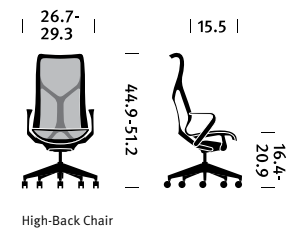

Statement of Line

Work Chair