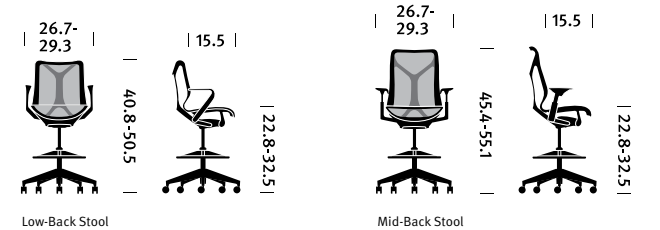

Stool

Materials

[Click here](#) to view the complete textile and materials offering for Cosm.

Sustainability

[Click here](#) to see how Cosm meets your environmental goals.

3D Models

[Click here](#) to explore the 3D model library.