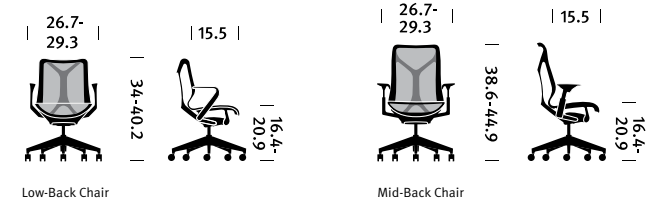

Statement of Line

Work Chair