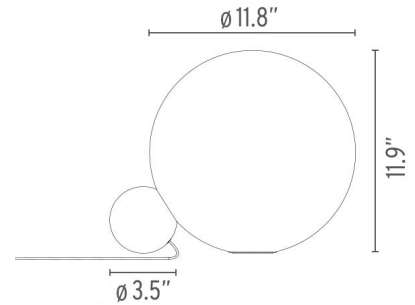

Dimensional Image