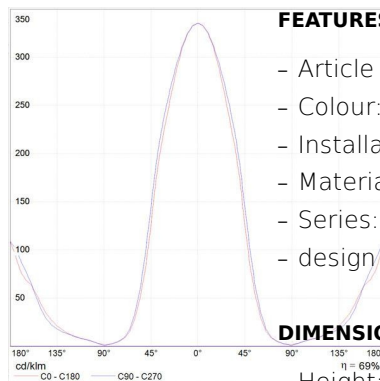

FEATURES

- Article Code: **A044050**
- Colour: **Aluminium**
- Installation: **Wall**
- Material: **Aluminium**
- Series: **Design Collection**
- design by: **Michele De Lucchi, Giancarlo Fassina**

DIMENSIONS

- Height: **cm 20**
- Depth: **cm 20**

LUMINAIRE

- Watt: **40W**
- Voltage: **220V-240V**
- Delivered lumens output: **244lm**
- Efficiency: **57%**
- Efficacy: **6.1lm/W**
- CRI: **100**

Notes

Possibility to mount LED source on E14 Socket

NOT INCLUDED SOURCES

- Category: **HALO**
- Number: **1**
- Lbs: **Qt26**
- Watt: **46W**
- Socket: **E14**
- Color Rendering: **1a**
- Color temperature (K): **3000K**

ALTERNATIVE SOURCES

- Category: **LED RETROFIT**
- Number: **1**
- Watt: **6W**
- Delivered lumens output: **470lm**
- Socket: **E14**