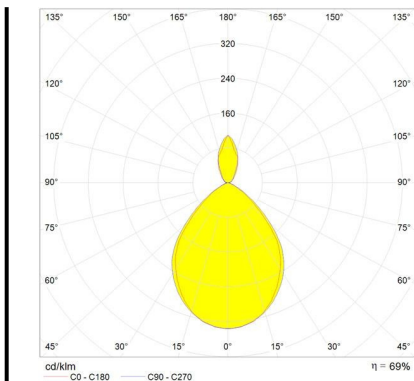

Tolomeo Micro Faretto - with switch

Michele De Lucchi
Giancarlo Fassina

DESCRIPTION

Wall support in polished aluminium; diffuser in matt anodised aluminium.

PRODUCT CODE: A044050

FEATURES

- Article Code: **A044050**
- Colour: **Aluminium**
- Installation: **Wall**
- Material: **Aluminium**
- Series: **Design Collection**
- design by: **Michele De Lucchi, Giancarlo Fassina**

DIMENSIONS

- Height: **cm 20**
- Depth: **cm 20**

LUMINAIRE

- Watt: **40W**
- Voltage: **220V-240V**
- Delivered lumens output: **244lm**
- Efficiency: **57%**
- Efficacy: **6.1lm/W**
- CRI: **100**

Notes

ALTERNATIVE SOURCES

- Category: **LED RETROFIT**
- Number: **1**
- Watt: **6W**
- Delivered lumens output: **470lm**
- Socket: **E14**