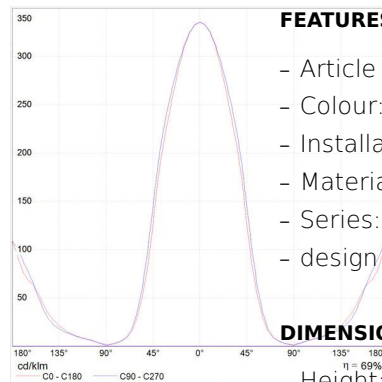

FEATURES

- Article Code: **A043500**
- Colour: **Aluminium**
- Installation: **Wall**
- Material: **Aluminium**
- Series: **Design Collection**
- design by: **Michele De Lucchi, Giancarlo Fassina**

DIMENSIONS

- Height: **cm 20**
- Depth: **cm 20**
- Glow Wire Test: **750°**

LUMINAIRE

- Watt: **9W**
- Voltage: **220V-240V**
- Delivered lumens output: **491lm**
- CCT: **3000K**
- Efficiency: **63%**
- Efficacy: **54.52lm/W**
- CRI: **90**

SOURCES INCLUDED

- Category: **Led**
- Number: **1**
- Watt: **9W**
- Color temperature (K): **3000K**
- CRI: **90**