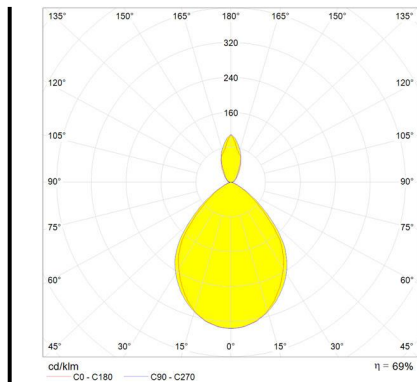

Tolomeo Micro Faretto LED - 3000K - without switch

Michele De Lucchi
Giancarlo Fassina

DESCRIPTION

Wall support in polished aluminum, diffuser in matt anodised aluminum.

PRODUCT CODE: A043500

FEATURES

- Article Code: **A043500**
- Colour: **Aluminium**
- Installation: **Wall**
- Material: **Aluminium**
- Series: **Design Collection**
- design by: **Michele De Lucchi, Giancarlo Fassina**

DIMENSIONS

- Height: **cm 20**
- Depth: **cm 20**
- Glow Wire Test: **750°**

LUMINAIRE

- Watt: **9W**
- Voltage: **220V-240V**
- Delivered lumens output: **491lm**
- CCT: **3000K**
- Efficiency: **63%**
- Efficacy: **54.52lm/W**
- CRI: **90**

SOURCES INCLUDED

- Category: **Led**
- Number: **1**
- Watt: **9W**
- Color temperature (K): **3000K**
- CRI: **90**