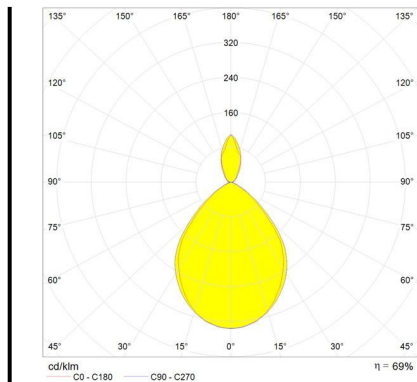

Tolomeo Micro Faretto LED - 3000K - with dimmable switch

Michele De Lucchi
Giancarlo Fassina

DESCRIPTION

Wall support in polished aluminium; diffuser in matt anodised aluminium.

PRODUCT CODE: A043600

FEATURES

- Article Code: **A043600**
- Colour: **Aluminium**
- Installation: **Wall**
- Material: **Aluminium**
- Series: **Design Collection**
- design by: **Michele De Lucchi, Giancarlo Fassina**

DIMENSIONS

- Length: **cm 11**
- Height: **cm 20**
- Depth: **cm 20**
- Glow Wire Test: **750°**

LUMINAIRE

- Watt: **9W**
- Voltage: **100V-240V**
- Delivered lumens output: **491lm**
- CCT: **3000K**
- Efficiency: **63%**
- Efficacy: **54.52lm/W**
- CRI: **90**
- Dimmer Typology: **Microswitch Dimmer**

Notes

LED - with switch dimmer.

SOURCES INCLUDED

- Category: **Led**
- Number: **1**
- Watt: **7W**
- Delivered lumens output: **676lm**
- Color temperature (K): **3000K**
- CRI: **90**
- Color Tolerance: **MacAdam 2SDCM**
- Efficacy: **99lm/W**
- Service Life: **50000-L90**