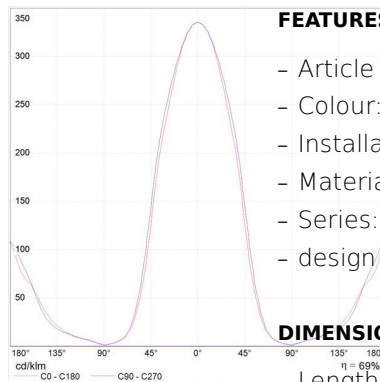

FEATURES

- Article Code: **A043600**
- Colour: **Aluminium**
- Installation: **Wall**
- Material: **Aluminium**
- Series: **Design Collection**
- design by: **Michele De Lucchi, Giancarlo Fassina**

DIMENSIONS

- Length: **cm 11**
- Height: **cm 20**
- Depth: **cm 20**
- Glow Wire Test: **750°**

LUMINAIRE

- Watt: **9W**
- Voltage: **100V-240V**
- Delivered lumens output: **491lm**
- CCT: **3000K**
- Efficiency: **63%**
- Efficacy: **54.52lm/W**
- CRI: **90**
- Dimmer Typology: **Microswitch Dimmer**

Notes

LED - with switch dimmer.

SOURCES INCLUDED

- Category: **Led**
- Number: **1**
- Watt: **7W**
- Delivered lumens output: **676lm**
- Color temperature (K): **3000K**
- CRI: **90**
- Color Tolerance: **MacAdam 2SDCM**
- Efficacy: **99lm/W**
- Service Life: **50000-L90**