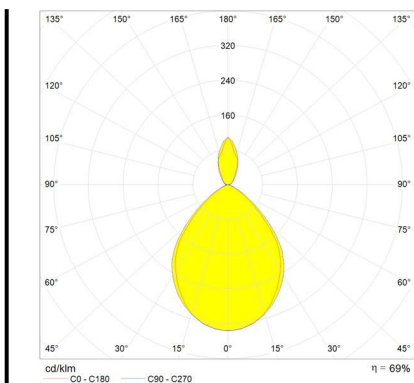

Tolomeo Faretto - with switch on-off

Michele De Lucchi
Giancarlo Fassina

DESCRIPTION

Wall support in polished aluminium; diffuser in matt anodised aluminium.

PRODUCT CODE: A029250

FEATURES

- Article Code: **A029250**
- Colour: **Aluminium**
- Installation: **Wall**
- Material: **Aluminium**
- Series: **Design Collection**
- design by: **Michele De Lucchi, Giancarlo Fassina**

DIMENSIONS

- Height: **cm 23**
- Depth: **cm 25**

LUMINAIRE

- Watt: **100W**
- Voltage: **220V-240V**
- Delivered lumens output: **804lm**
- Efficiency: **58%**
- Efficacy: **8.04lm/W**
- CRI: **100**

Notes