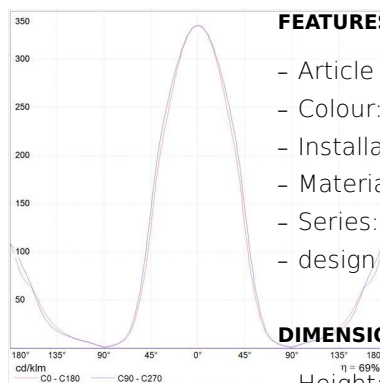

FEATURES

- Article Code: **A029250**
- Colour: **Aluminium**
- Installation: **Wall**
- Material: **Aluminium**
- Series: **Design Collection**
- design by: **Michele De Lucchi, Giancarlo Fassina**

DIMENSIONS

- Height: **cm 23**
- Depth: **cm 25**

LUMINAIRE

- Watt: **100W**
- Voltage: **220V-240V**
- Delivered lumens output: **804lm**
- Efficiency: **58%**
- Efficacy: **8.04lm/W**
- CRI: **100**

Notes

Possibility to mount LED source on E27 Socket

NOT INCLUDED SOURCES

- Category: **HALO**
- Number: **1**
- Lbs: **A60**
- Watt: **77W**
- Socket: **E27**
- Color Rendering: **1a**
- Color temperature (K): **2900K**
- Duration (h): **1000h**

ALTERNATIVE SOURCES

- Category: **LED RETROFIT**
- Number: **1**
- Watt: **8W**
- Delivered lumens output: **1000lm**
- Socket: **E27**