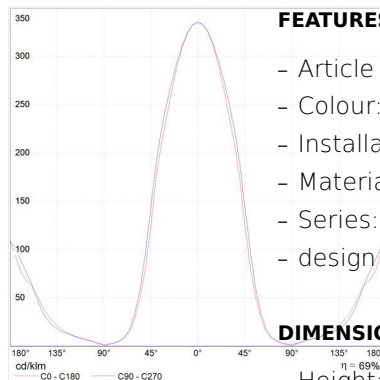

FEATURES

- Article Code: **A044650**
- Colour: **Aluminium**
- Installation: **Wall**
- Material: **Aluminium**
- Series: **Design Collection**
- design by: **Michele De Lucchi, Giancarlo Fassina**

DIMENSIONS

- Height: **cm 23**
- Depth: **cm 25**
- Glow Wire Test: **750°**

LUMINAIRE

- Watt: **10W**
- Voltage: **220V-240V**
- Delivered lumens output: **632lm**
- CCT: **3000K**
- Efficiency: **70%**
- Efficacy: **63.18lm/W**
- CRI: **90**

SOURCES INCLUDED

- Category: **Led**
- Number: **1**
- Watt: **10W**
- Color temperature (K): **3000K**
- CRI: **90**