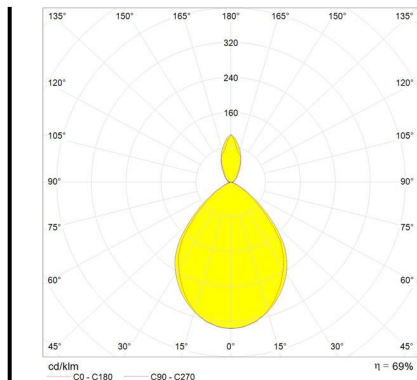

FEATURES

- Article Code: **A044650**
- Colour: **Aluminium**
- Installation: **Wall**
- Material: **Aluminium**
- Series: **Design Collection**
- design by: **Michele De Lucchi, Giancarlo Fassina**

DIMENSIONS

- Height: **cm 23**
- Depth: **cm 25**
- Glow Wire Test: **750°**

LUMINAIRE

- Watt: **10W**
- Voltage: **220V-240V**
- Delivered lumens output: **632lm**
- CCT: **3000K**
- Efficiency: **70%**
- Efficacy: **63.18lm/W**
- CRI: **90**

SOURCES INCLUDED

- Category: **Led**
- Number: **1**
- Watt: **10W**
- Color temperature (K): **3000K**
- CRI: **90**