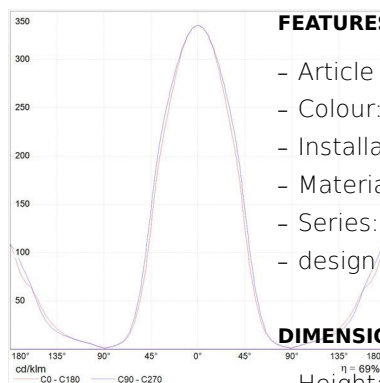

FEATURES

- Article Code: **A044750**
- Colour: **Aluminium**
- Installation: **Wall**
- Material: **Aluminium**
- Series: **Design Collection**
- design by: **Michele De Lucchi, Giancarlo Fassina**

DIMENSIONS

- Height: **cm 23**
- Depth: **cm 25**
- Glow Wire Test: **750°**

LUMINAIRE

- Watt: **10W**
- Voltage: **220V-240V**
- Delivered lumens output: **632lm**
- CCT: **3000K**
- Efficiency: **70%**
- Efficacy: **63.18lm/W**
- CRI: **90**
- Dimmer Typology: **Microswitch Dimmer**

Notes

LED - with switch dimmer.

SOURCES INCLUDED

- Category: **Led**
- Number: **1**
- Watt: **10W**
- Color temperature (K): **3000K**
- CRI: **90**