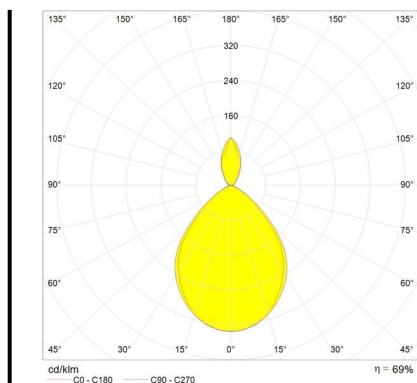

FEATURES

- Article Code: **A044750**
- Colour: **Aluminium**
- Installation: **Wall**
- Material: **Aluminium**
- Series: **Design Collection**
- design by: **Michele De Lucchi, Giancarlo Fassina**

DIMENSIONS

- Height: **cm 23**
- Depth: **cm 25**
- Glow Wire Test: **750°**

LUMINAIRE

- Watt: **10W**
- Voltage: **220V-240V**
- Delivered lumens output: **632lm**
- CCT: **3000K**
- Efficiency: **70%**
- Efficacy: **63.18lm/W**
- CRI: **90**
- Dimmer Typology: **Microswitch Dimmer**

Notes

LED - with switch dimmer.

SOURCES INCLUDED

- Category: **Led**
- Number: **1**
- Watt: **10W**
- Color temperature (K): **3000K**
- CRI: **90**