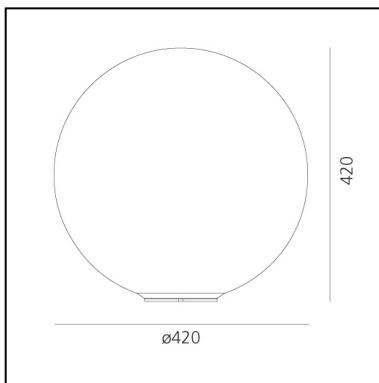

Dioscuri table 42

Michele De Lucchi

IP20    

LUMINAIRE

- Watt: **105W**
- Voltage: **220V-240V**
- Delivered lumens output: **1694lm**
- CCT: **2800K**
- Efficiency: **89%**
- Efficacy: **16.13lm/W**
- CRI: **100**
- Dimmer Typology: **Microswitch Dimmer**

DESCRIPTION

Materials: Polycarbonate base with steel ballast; acid-etched blown glass diffuser.

PRODUCT CODE: 0254010A

FEATURES

- Article Code: **0254010A**
- Colour: **White**
- Installation: **Table**
- Material: **blown glass, polycarbonate, steel**
- Series: **Design Collection**
- Environment: **Indoor**
- Area contract: **Residential**
- Emission: **Diffused**
- design by: **Michele De Lucchi**

DIMENSIONS

- Height: **cm 42**
- Diameter: **cm 42**
- Glow Wire Test: **850°**

NOT INCLUDED SOURCES

- Category: **HALO**
- Number: **1**
- Lbs: **Qt32**
- Watt: **150W**
- Socket: **E27**
- Color Rendering: **1a**
- Color temperature (K): **2900K**
- Duration (h): **2000h**

ALTERNATIVE SOURCES

- Category: **LED RETROFIT**
- Number: **1**
- Watt: **21W**
- Delivered lumens output: **2452lm**
- Socket: **E27**