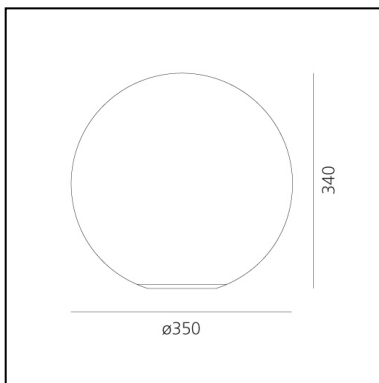

Dioscuri table 35

Michele De Lucchi

IP20     

LUMINAIRE

- Watt: **105W**
- Voltage: **220V-240V**
- Delivered lumens output: **1694lm**
- CCT: **2800K**
- Efficiency: **89%**
- Efficacy: **16.13lm/W**
- CRI: **100**
- Dimmer Typology: **Microswitch Dimmer**

DESCRIPTION

Materials: Polycarbonate base with steel ballast; acid-etched blown glass diffuser.

PRODUCT CODE: 0147010A

FEATURES

- Article Code: **0147010A**
- Colour: **White**
- Installation: **Table**
- Material: **blown glass, polycarbonate, steel**
- Series: **Design Collection**
- Environment: **Indoor**
- Area contract: **Residential**
- Emission: **Diffused**
- design by: **Michele De Lucchi**

DIMENSIONS

- Height: **cm 34**
- Diameter: **cm 35**
- Glow Wire Test: **850°**

NOT INCLUDED SOURCES

- Category: **HALO**
- Number: **1**
- Lbs: **Qt32**
- Watt: **150W**
- Socket: **E27**
- Color Rendering: **1a**
- Color temperature (K): **2900K**
- Duration (h): **2000h**

ALTERNATIVE SOURCES

- Category: **LED RETROFIT**
- Number: **1**
- Watt: **21W**
- Delivered lumens output: **2452lm**
- Socket: **E27**