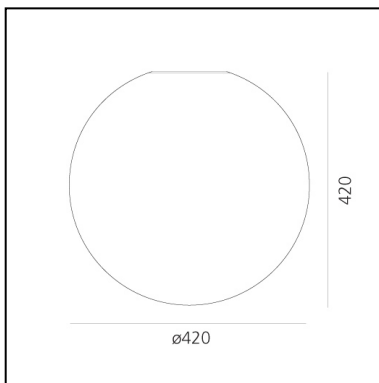

Dioscuri wall/ceiling 42

Michele De Lucchi

IP65     Dimmerable: 

LUMINAIRE

- Watt: **105W**
- Voltage: **220V-240V**
- Delivered lumens output: **1694lm**
- CCT: **2800K**
- Efficiency: **89%**
- Efficacy: **16.13lm/W**
- CRI: **100**

Notes

Lamp not included. The IP 65 degree of protection makes it also suitable for outdoor application.

DESCRIPTION

Materials: Thermoplastic resin ceiling support; acid-etched blown glass diffuser. IP65 rating makes it suitable also for outdoor use. (Only for 25, 35, 42 versions).

PRODUCT CODE: 0117010A

FEATURES

- Article Code: **0117010A**
- Colour: **White**
- Installation: **CeilingWall**
- Material: **Blown glass, polycarbonate**
- Series: **Design Collection, Architectural Outdoor**
- Area contract: **Hospitality, null, Residential**
- Emission: **Diffused**
- design by: **Michele De Lucchi**

DIMENSIONS

- Height: **cm 42**
- Diameter: **cm 42**
- Impact Resistance: **N.D.**
- Glow Wire Test: **850°**

NOT INCLUDED SOURCES

- Category: **HALO**
- Number: **1**
- Lbs: **G95**
- Watt: **150W**
- Socket: **E27**
- Color temperature (K): **2900K**
- Class: **A**