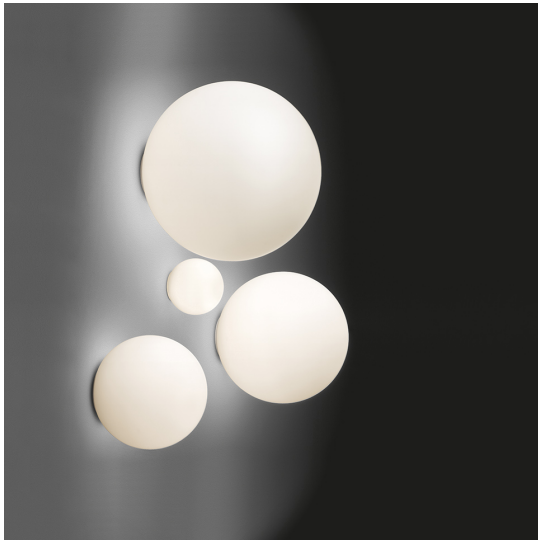

Dioscuri wall/ceiling 42

Michele De Lucchi

IP65     Dimmerable: 

LUMINAIRE

- Watt: **105W**
- Voltage: **220V-240V**
- Delivered lumens output: **1694lm**
- CCT: **2800K**
- Efficiency: **89%**
- Efficacy: **16.13lm/W**
- CRI: **100**

Notes

Lamp not included. The IP 65 degree of protection makes it also suitable for outdoor application.

DESCRIPTION

Materials: Thermoplastic resin ceiling support; acid-etched blown glass diffuser. IP65 rating makes it suitable also for outdoor use. (Only for 25, 35, 42 versions).

PRODUCT CODE: 0117010A

FEATURES

- Article Code: **0117010A**
- Colour: **White**
- Installation: **CeilingWall**
- Material: **Blown glass, polycarbonate**
- Series: **Design Collection, Architectural Outdoor**
- Area contract: **Hospitality, null, Residential**
- Emission: **Diffused**
- design by: **Michele De Lucchi**