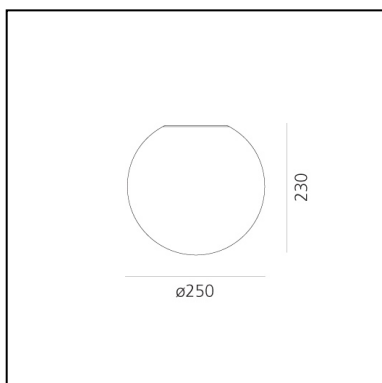

LUMINAIRE

- Watt: **70W**
- Voltage: **220V-240V**
- Delivered lumens output: **1070lm**
- CCT: **2800K**
- Efficiency: **89%**
- Efficacy: **15.28lm/W**
- CRI: **100**

Notes

Lamp not included. The IP 65 degree of protection makes it also suitable for outdoor application.

DESCRIPTION

Materials: Thermoplastic resin ceiling support; acid-etched blown glass diffuser. IP65 rating makes it suitable also for outdoor use. (Only for 25, 35, 42 versions).

PRODUCT CODE: 0112010A

FEATURES

- Article Code: **0112010A**
- Colour: **White**
- Installation: **WallCeiling**
- Material: **Blown glass, polycarbonate**
- Series: **Design Collection, Architectural Outdoor**
- Area contract: **Hospitality, null, Residential**
- Emission: **Diffused**
- design by: **Michele De Lucchi**

DIMENSIONS

- Height: **cm 23**
- Diameter: **cm 25**
- Impact Resistance: **N.D.**
- Glow Wire Test: **850°**

NOT INCLUDED SOURCES

- Category: **HALO**
- Number: **1**
- Lbs: **A60**
- Watt: **77W**
- Socket: **E27**
- Color Rendering: **1a**
- Color temperature (K): **2900K**
- Duration (h): **1000h**

ALTERNATIVE SOURCES