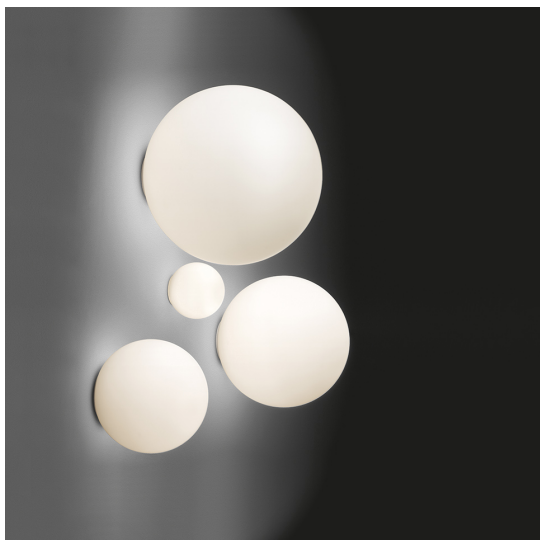

# Dioscuri wall/ceiling 25

Michele De Lucchi

IP65       Dimmerable: 

## DESCRIPTION

Materials: Thermoplastic resin ceiling support; acid-etched blown glass diffuser. IP65 rating makes it suitable also for outdoor use. (Only for 25, 35, 42 versions).

**PRODUCT CODE: 0112010A**

## FEATURES

- Article Code: **0112010A**
- Colour: **White**
- Installation: **WallCeiling**
- Material: **Blown glass, polycarbonate**
- Series: **Design Collection, Architectural Outdoor**
- Area contract: **Hospitality, null, Residential**
- Emission: **Diffused**
- design by: **Michele De Lucchi**