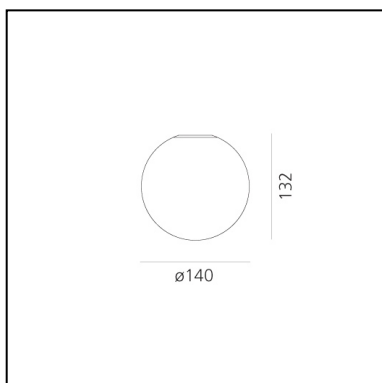

Dioscuri wall/ceiling 14 (E14)

Michele De Lucchi

IP44     Dimmerable: +  -

LUMINAIRE

- Watt: **6W**
- Voltage: **220V-240V**
- Delivered lumens output: **188lm**
- CCT: **2700K**
- Efficiency: **75%**
- Efficacy: **46.93lm/W**
- CRI: **80**

Notes

DESCRIPTION

Materials: Thermoplastic resin ceiling support; acid-etched blown glass diffuser. IP65 rating makes it suitable also for outdoor use. (Only for 25, 35, 42 versions).

PRODUCT CODE: 1039110A

FEATURES

- Article Code: **1039110A**
- Colour: **White**
- Installation: **WallCeiling**
- Material: **Blown glass, polycarbonate**
- Series: **Design Collection, Architectural Outdoor**
- Area contract: **Hospitality, null, Residential**
- Emission: **Diffused**
- design by: **Michele De Lucchi**

DIMENSIONS

- Height: **cm 13.2**
- Diameter: **cm 14**

SOURCES NOT INCLUDED

- Category: **LED RETROFIT**
- Number: **1**
- Watt: **6W**
- Socket: **E14**