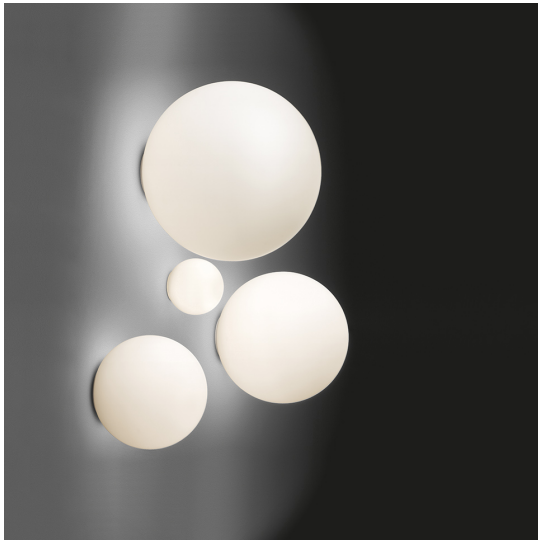

# Dioscuri wall/ceiling 35

Michele De Lucchi

IP65     Dimmerable: 

## DESCRIPTION

Materials: Thermoplastic resin ceiling support; acid-etched blown glass diffuser. IP65 rating makes it suitable also for outdoor use. (Only for 25, 35, 42 versions).

**PRODUCT CODE: 0116010A**

## FEATURES

- Article Code: **0116010A**
- Colour: **White**
- Installation: **CeilingWall**
- Material: **Blown glass, polycarbonate**
- Series: **Design Collection, Architectural Outdoor**
- Area contract: **Hospitality, null, Residential**
- Emission: **Diffused**
- design by: **Michele De Lucchi**