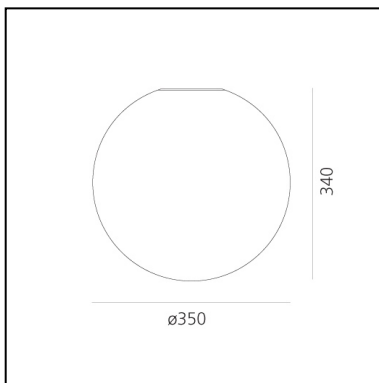

## LUMINAIRE

- Watt: **105W**
- Voltage: **220V-240V**
- Delivered lumens output: **1694lm**
- CCT: **2800K**
- Efficiency: **89%**
- Efficacy: **16.13lm/W**
- CRI: **100**

## DIMENSIONS

- Height: **cm 34**
- Diameter: **cm 35**
- Impact Resistance: **N.D.**
- Glow Wire Test: **850°**