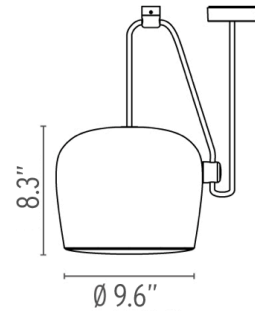

FLOS

Set of 5 AIM Black with Multicanopy - Specification Sheet by Ronan and Erwan Bouroullec, 2013

Mounting	Ceiling Pendant
Lamp (Bulb) Description	5 x 1 Multichip LED 2700K 1250lm CRI90 16W
Environment	Indoor - Dry Location
Dimming	Dimmable
Finish	Black w Canopy
Technical and Product Description	The AIM ceiling light was designed by the Bouroullec brothers in 2010.

The AIM is a form of modern pendant lighting that is constructed from a varnished aluminum sheet with a photo-etched optical polycarbonate shade and an internal reflector of a photo-etched ABS. The cable can be adjusted to allow the fixture head and light distribution to be aimed. The cable has a total length of 29 ft 5 inches (9m) allowing the lamp to be suspended up to 9 ft 8 inches (3m) from the ceiling.

The AIM emits direct lighting. The minimalist pendant lamp has two versions and is available in black or white. Please select model of choice when ordering.

1. AIM - Hardwired: Connects to wall-switch by hardwiring to a 120V junction box (no additional LED driver is required). Comes with a 5" diameter canopy.
2. AIM - Plug-in: Switch and cord that you can plug into a socket (NOT dimmable)

NOTE: We offer discounts on the purchase of 3 or more AIM HARDWIRE fixtures. Discounted pricing will show in shopping cart at checkout. If multiple fixtures are to be hardwired to a single junction box, you must purchase a special canopy other than the one that is included. This canopy will allow 3-5 pendants to be hardwired to one junction box (this does not apply to plug-in version).

Please contact customer service by sending an email to e-shop@flosusa.com or by calling toll-free 844.FLOS.USA for details.

Inspiration behind the design: