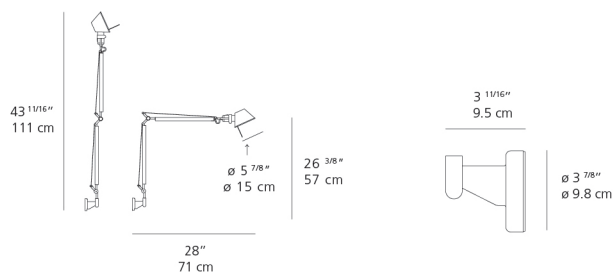

Lamp type	LED-T
Lamp	max 100W E26/A19
Lamp Included	No
Control type	On/Off (On Head)
Input Voltage	120V
Power consumption	N/A
Ballast	N/A

Colors & Finishes

Aluminum

Materials

- Arms and diffuser in aluminum
- Joints and tension control knobs in polished die-cast aluminum
- Tension cables in stainless steel
- S-Bracket in polished die-cast aluminum

Features & Accessories

- Fully adjustable, articulated arm structure
- Tilttable and 360 degrees rotatable diffuser
- Provided with 10ft cord and plug

Dimensions

Packaging

2 Boxes

1 x 10-1/8" x 8-3/16" x 34-1/8" / 4.01 lbs - 25.5 cm x 20.5 cm x 86.5 cm / 1.82 kg

1 x 4-7/16" x 4-7/16" x 4-7/16" / .55 lbs - 11 cm x 11 cm x 11 cm / .25 kg

Light distribution

Direct

Red = Max Cd. Through Vertical plane

Blue = Max Cd. Through Horizontal plane

Luminaire weight

1.96 lbs / .89 kg