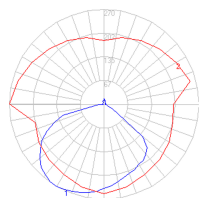

Features & Accessories

- Fully adjustable, articulated arm structure
- Tilttable and 360 degrees rotatable diffuser
- Provided with 10ft cord and plug

Dimensions

Packaging

2 Boxes

1 x 10-1/8" x 8-3/16" x 34-1/8" / 4.01 lbs - 25.5 cm x 20.5 cm x 86.5 cm / 1.82 kg

1 x 4-7/16" x 4-7/16" x 4-7/16" / .55 lbs - 11 cm x 11 cm x 11 cm / .25 kg

Light distribution

Direct

Red = Max Cd. Through Vertical plane

Blue = Max Cd. Through Horizontal plane

Luminaire weight

1.96 lbs / .89 kg