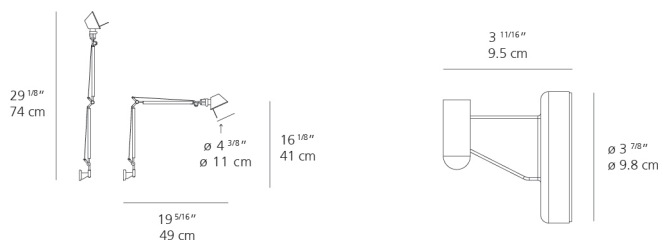

Lamp type	LED-T
Lamp	max 60W E12/G16.5
Lamp Included	No
Control type	On/Off (On Cord)
Input Voltage	120V
Power consumption	N/A
Ballast	N/A

Colors & Finishes

Aluminum

Materials

- Arms and diffuser in aluminum
- Joints and tension control knobs in polished die-cast aluminum
- Tension cables in stainless steel
- S-Bracket in polished die-cast aluminum

Features & Accessories

- Fully adjustable, articulated arm structure
- Tilttable and 360 degrees rotatable diffuser
- Provided with 10ft cord and plug

Dimensions

Packaging

2 Boxes

1 x 8-3/4" x 8-3/4" x 19-13/16" / 2.51 lbs - 22 cm x 22 cm x 50 cm / 1.14 kg

1 x 4-7/16" x 4-7/16" x 4-7/16" / .55 lbs - 11 cm x 11 cm x 11 cm / .25 kg

Light distribution

Direct

Red = Max Cd. Through Vertical plane

Blue = Max Cd. Through Horizontal plane

Luminaire weight

1.37 lbs / .62 kg