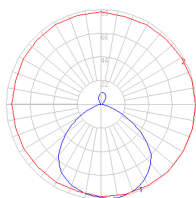

Features & Accessories

- Fully adjustable, articulated arm structure
- Tilttable and 360 degrees rotatable diffuser
- Provided with 10ft cord and plug

Dimensions

Packaging

2 Boxes

1 x 8-3/4" x 8-3/4" x 19-13/16" / 2.51 lbs - 22 cm x 22 cm x 50 cm / 1.14 kg

1 x 4-7/16" x 4-7/16" x 4-7/16" / .55 lbs - 11 cm x 11 cm x 11 cm / .25 kg

Light distribution

Direct

Red = Max Cd. Through Vertical plane

Blue = Max Cd. Through Horizontal plane

Luminaire weight

1.37 lbs / .62 kg