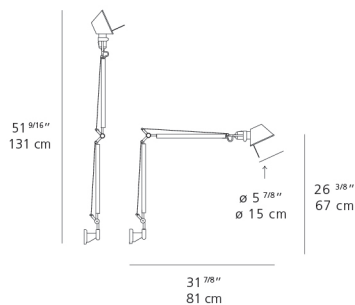

Lamp type	LED-T
Lamp	max 100W E26/A19
Lamp Included	No
Control type	On/Off (On Head)
Input Voltage	120V
Power consumption	N/A
Ballast	N/A

Colors & Finishes

Aluminum

Materials

- Arms and diffuser in aluminum
- Joints and tension control knobs in polished die-cast aluminum
- Tension cables in stainless steel
- J-Bracket in polished die-cast aluminum

Features & Accessories

- Fully adjustable, articulated arm structure
- Tiltable and 360 degrees rotatable diffuser
- Provided with 10ft cord and plug
- Cord to be shortened and plug removed by electrician during hardwire installation

Dimensions

Packaging

2 Boxes

1 x 10-1/8" x 8-3/16" x 34-1/8" / 4.19 lbs - 25.5 cm x 20.5 cm x 86.5 cm / 1.9 kg

1 x 7-3/16" x 6-13/16" x 7-3/16" / 1.1 lbs - 18 cm x 17 cm x 18 cm / .5 kg

Light distribution

Red = Max Cd. Through Vertical plane

Blue = Max Cd. Through Horizontal plane

Luminaire weight

2.47 lbs / 1.12 kg

Warranty

5 year Limited warranty