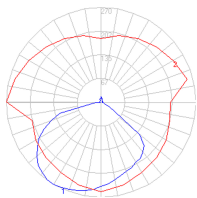

Dimensions

Packaging

2 Boxes

1 x 10-1/8" x 8-3/16" x 34-1/8" / 4.19 lbs - 25.5 cm x 20.5 cm x 86.5 cm / 1.9 kg

1 x 7-3/16" x 6-13/16" x 7-3/16" / 1.1 lbs - 18 cm x 17 cm x 18 cm / .5 kg

Light distribution

Red = Max Cd. Through Vertical plane

Blue = Max Cd. Through Horizontal plane

Luminaire weight

2.47 lbs / 1.12 kg

Warranty

5 year Limited warranty