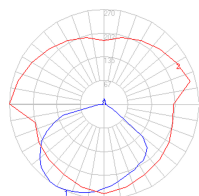

Features & Accessories

- Fully adjustable, articulated arm structure
- Tilttable and 360 degrees rotatable diffuser

Dimensions

Packaging

2 Boxes

1 x 10-1/8" x 8-3/16" x 34-1/8" / 4.01 lbs - 25.5 cm x 20.5 cm x 86.5 cm / 1.82 kg

1 x 11-7/8" x 11-7/8" x 3-13/16" / 7.39 lbs - 30 cm x 30 cm x 9.5 cm / 3.35 kg

Light distribution

Direct

Red = Max Cd. Through Vertical plane

Blue = Max Cd. Through Horizontal plane

Luminaire weight

8.35 lbs / 3.79 kg