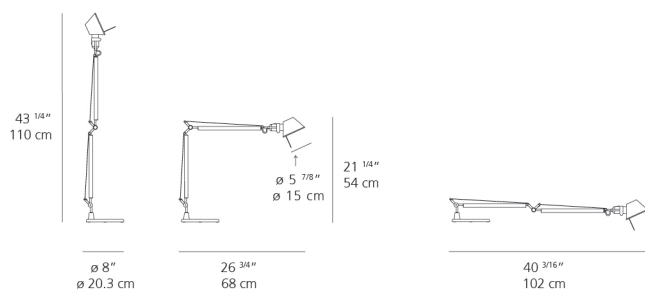

Lamp type	LED-T
Lamp	max 100W E26/A19
Lamp Included	No
Control type	On/Off (On Head)
Input Voltage	120V
Power consumption	N/A
Ballast	N/A

Colors & Finishes

Aluminum

Materials

- Arms and diffuser in aluminum
- Joints and tension control knobs in polished die-cast aluminum
- Tension cables in stainless steel
- Base in weighted steel with stamped aluminum cover

Features & Accessories

- Fully adjustable, articulated arm structure
- Tilttable and 360 degrees rotatable diffuser

Dimensions

Packaging

2 Boxes

1 x 10-1/8" x 8-3/16" x 34-1/8" / 4.01 lbs - 25.5 cm x 20.5 cm x 86.5 cm / 1.82 kg

1 x 11-7/8" x 11-7/8" x 3-13/16" / 7.39 lbs - 30 cm x 30 cm x 9.5 cm / 3.35 kg

Light distribution

Direct

Red = Max Cd. Through Vertical plane

Blue = Max Cd. Through Horizontal plane

Luminaire weight

8.35 lbs / 3.79 kg