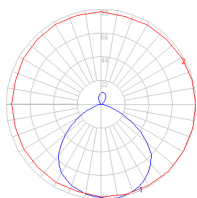

Features & Accessories

- Fully adjustable, articulated arm structure
- Tilttable and 360 degrees rotatable diffuser

Dimensions

Packaging

1 Box

1 x 8-3/8" x 8-3/8" x 21-1/8" / 5.4 lbs - 21 cm x 21 cm x 53.5 cm / 2.45 kg

Light distribution

Direct

Red = Max Cd. Through Vertical plane

Blue = Max Cd. Through Horizontal plane

Luminaire weight

3.9 lbs / 1.77 kg

Warranty

5 year Limited warranty