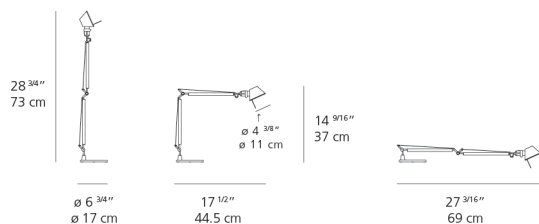

Lamp type	LED-T
Lamp	max 60W E12/G16.5
Lamp Included	No
Control type	On/Off (On Cord) / On/Off
Input Voltage	120V
Power consumption	N/A
Ballast	N/A

Colors & Finishes

Aluminum

Materials

- Arms and diffuser in aluminum
- Joints and tension control knobs in polished die-cast aluminum
- Tension cables in stainless steel
- Base in weighted steel with stamped aluminum cover

Features & Accessories

- Fully adjustable, articulated arm structure
- Tilttable and 360 degrees rotatable diffuser

Dimensions

Packaging

1 Box

1 x 8-3/8" x 8-3/8" x 21-1/8" / 5.4 lbs - 21 cm x 21 cm x 53.5 cm / 2.45 kg

Light distribution

Direct

Red = Max Cd. Through Vertical plane

Blue = Max Cd. Through Horizontal plane

Luminaire weight

3.9 lbs / 1.77 kg

Warranty

5 year Limited warranty