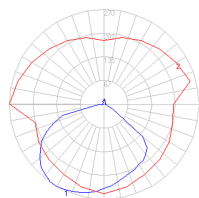

Features & Accessories

- Fully adjustable, articulated arm structure
- Tilttable and 360 degrees rotatable diffuser

Dimensions

Packaging

2 Boxes

1 x 10-1/8" x 8-3/16" x 34-1/8" / 4.19 lbs - 25.5 cm x 20.5 cm x 86.5 cm / 1.9 kg

1 x 12-5/16" x 12-5/16" x 4-1/4" / 8.82 lbs - 31 cm x 31 cm x 10.5 cm / 4 kg

Light distribution

Direct

Red = Max Cd. Through Vertical plane

Blue = Max Cd. Through Horizontal plane

Luminaire weight

9.97 lbs / 4.52 kg