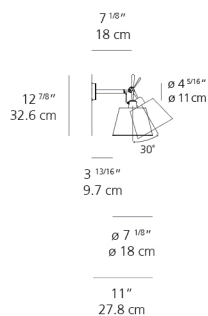

Tolomeo shade wall w/7" shade fiber

SPECIFICATIONS

TOL1171

Design By

Michele De Lucchi
Giancarlo Fassina

Collection

Design

Specifications

Dimensions

Packaging

2 Boxes

1 x 12-11/16" x 7-15/16" x 19-3/8" / 2.87 lbs - 32 cm x 20 cm x 49 cm / 1.3 kg

1 x 7-15/16" x 7-15/16" x 8-3/4" / .44 lbs - 20 cm x 20 cm x 22 cm / .2 kg

Light distribution

Diffused

Red = Max Cd. Through Vertical plane
Blue = Max Cd. Through Horizontal plane

Luminaire weight

1.54 lbs / .7 kg

Warranty

5 year Limited warranty