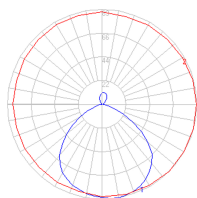

Dimensions

Packaging

2 Boxes

1 x 12-11/16" x 7-15/16" x 19-3/8" / 2.87 lbs - 32 cm x 20 cm x 49 cm / 1.3 kg

1 x 7-15/16" x 7-15/16" x 8-3/4" / .44 lbs - 20 cm x 20 cm x 22 cm / .2 kg

Light distribution

Diffused

Red = Max Cd. Through Vertical plane
Blue = Max Cd. Through Horizontal plane

Luminaire weight

1.54 lbs / .7 kg

Warranty

5 year Limited warranty