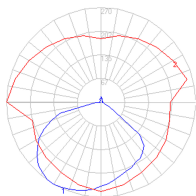

Luminaire weight

1.98 lbs / .9 kg