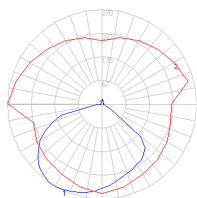

Dimensions

Packaging

2 Boxes

1 x 12-11/16" x 7-15/16" x 16-1/4" / 2.65 lbs - 32 cm x 20 cm x 41 cm / 1.2 kg

1 x 10-5/16" x 10-5/16" x 9-9/16" / 1.32 lbs - 26 cm x 26 cm x 24 cm / .6 kg

Light distribution

Diffused

Luminaire weight

1.54 lbs / .7 kg

Warranty

5 year Limited warranty

Red = Max Cd. Through Vertical plane
Blue = Max Cd. Through Horizontal plane