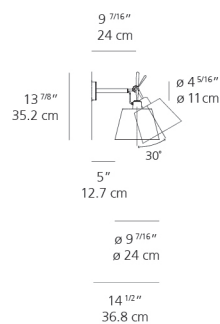

Dimensions

Packaging

2 Boxes

1 x 12-11/16" x 7-15/16" x 16-1/4" / 2.65 lbs - 32 cm x 20 cm x 41 cm / 1.2 kg

1 x 10-5/16" x 10-5/16" x 9-9/16" / 1.32 lbs - 26 cm x 26 cm x 24 cm / .6 kg

Light distribution

Diffused

Luminaire weight

1.54 lbs / .7 kg

Warranty

5 year Limited warranty

Red = Max Cd. Through Vertical plane
Blue = Max Cd. Through Horizontal plane