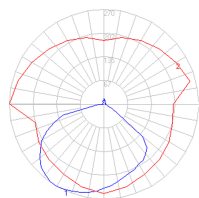

Dimensions

Packaging

2 Boxes

1 x 13-1/2" x 19" x 48-1/8" / 10.58 lbs - 34 cm x 48 cm x 122 cm / 4.8 kg

1 x 19-3/8" x 19-3/8" x 13" / 1.1 lbs - 49 cm x 49 cm x 33 cm / .5 kg

Light distribution

Direct

Red = Max Cd. Through Vertical plane
Blue = Max Cd. Through Horizontal plane