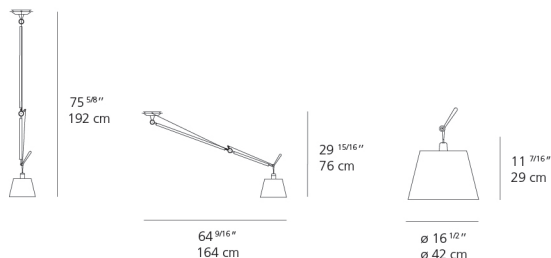

Lamp type	LED-T
Lamp	max 100W E26/A19
Lamp Included	No
Control type	Dimmable 2-Wire
Input Voltage	120V
Power consumption	N/A
Ballast	N/A

Colors & Finishes

- Silver Fiber (Diffuser)
- Polished Aluminum (Body)
- Matte Aluminum (Canopy)

Dimensions

Packaging

2 Boxes

1 x 13-1/2" x 19" x 48-1/8" / 10.58 lbs - 34 cm x 48 cm x 122 cm / 4.8 kg

1 x 19-3/8" x 19-3/8" x 13" / 1.1 lbs - 49 cm x 49 cm x 33 cm / .5 kg

Light distribution

Direct

Red = Max Cd. Through Vertical plane
Blue = Max Cd. Through Horizontal plane

Luminaire weight

5.07 lbs / 2.3 kg

Warranty

5 year Limited warranty