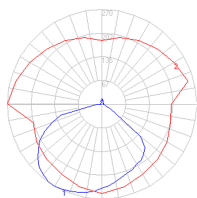

Dimensions

Packaging

2 Boxes

1 x 13-1/2" x 19" x 48-1/8" / 10.58 lbs - 34 cm x 48 cm x 122 cm / 4.8 kg

1 x 16-1/4" x 16-1/4" x 13-1/2" / 1.1 lbs - 41 cm x 41 cm x 34 cm / .5 kg

Light distribution

Direct

Red = Max Cd. Through Vertical plane

Blue = Max Cd. Through Horizontal plane

Luminaire weight

5.07 lbs / 2.3 kg

Warranty

5 year Limited warranty