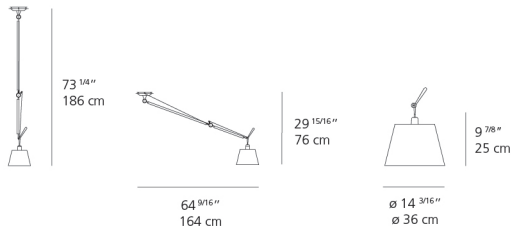

Tolomeo off-center shade suspension w/14" diffuser fiber

SPECIFICATIONS

TOL1044

Design By

Michele De Lucchi
Giancarlo Fassina

Collection

Design

Specifications

Lamp type	LED-T
Lamp	max 100W E26/A19
Lamp Included	No
Control type	Dimmable 2-Wire
Input Voltage	120V
Power consumption	N/A
Ballast	N/A

Colors & Finishes

-  Silver Fiber (Diffuser)
-  Polished Aluminum (Body)
-  Matte Aluminum (Canopy)

Dimensions

Packaging

2 Boxes

1 x 13-1/2" x 19" x 48-1/8" / 10.58 lbs - 34 cm x 48 cm x 122 cm / 4.8 kg

1 x 16-1/4" x 16-1/4" x 13-1/2" / 1.1 lbs - 41 cm x 41 cm x 34 cm / .5 kg

Light distribution

Direct

Red = Max Cd. Through Vertical plane

Blue = Max Cd. Through Horizontal plane

Luminaire weight

5.07 lbs / 2.3 kg

Warranty

5 year Limited warranty