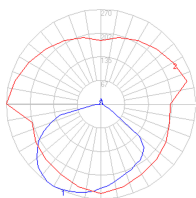

### Dimensions

### Packaging

2 Boxes

1 x 13-1/2" x 19" x 48-1/8" / 10.58 lbs - 34 cm x 48 cm x 122 cm / 4.8 kg

1 x 13-7/8" x 13-7/8" x 11-7/8" / 1.1 lbs - 35 cm x 35 cm x 30 cm / .5 kg

### Light distribution

Direct

Red = Max Cd. Through Vertical plane  
Blue = Max Cd. Through Horizontal plane