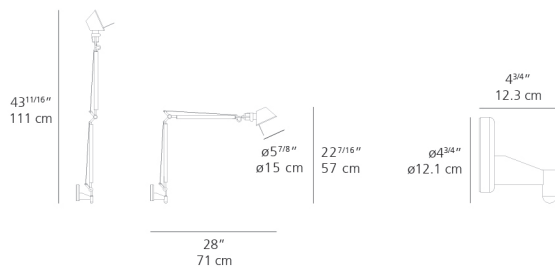

Lamp type	LED-T
Lamp	max 100W E26/A19
Lamp Included	No
Control type	On/Off (On Head)
Input Voltage	120V
Power consumption	N/A
Ballast	N/A

Colors & Finishes

Aluminum

Materials

- Arms and diffuser in aluminum
- Joints and tension control knobs in polished die-cast aluminum
- Tension cables in stainless steel
- J-Bracket in polished die-cast aluminum

Dimensions

Packaging

2 Boxes

1 x 10-1/8" x 8-3/16" x 34-1/8" / 4.01 lbs - 25.5 cm x 20.5 cm x 86.5 cm / 1.82 kg

1 x 7-3/16" x 6-13/16" x 7-3/16" / 1.1 lbs - 18 cm x 17 cm x 18 cm / .5 kg

Light distribution

Red = Max Cd. Through Vertical plane

Blue = Max Cd. Through Horizontal plane

Luminaire weight

2.29 lbs / 1.04 kg

Warranty

5 year Limited warranty