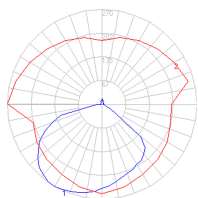

Dimensions

Packaging

2 Boxes

1 x 10-1/8" x 8-3/16" x 34-1/8" / 4.01 lbs - 25.5 cm x 20.5 cm x 86.5 cm / 1.82 kg

1 x 7-3/16" x 6-13/16" x 7-3/16" / 1.1 lbs - 18 cm x 17 cm x 18 cm / .5 kg

Light distribution

Red = Max Cd. Through Vertical plane

Blue = Max Cd. Through Horizontal plane

Luminaire weight

2.29 lbs / 1.04 kg

Warranty

5 year Limited warranty