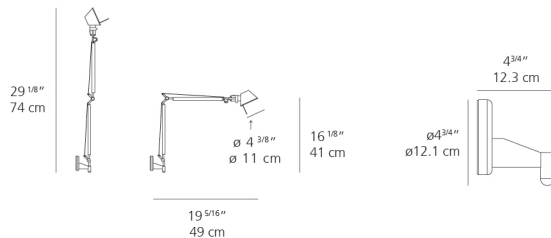

Lamp type	LED-T
Lamp	max 60W E12/G16.5
Lamp Included	No
Control type	On/Off (On Cord)
Input Voltage	120V
Power consumption	N/A
Ballast	N/A

Colors & Finishes

Aluminum

Materials

- Arms and diffuser in aluminum
- Joints and tension control knobs in polished die-cast aluminum
- Tension cables in stainless steel
- J-Bracket in polished die-cast aluminum

Dimensions

Packaging

2 Boxes

1 x 8-3/4" x 8-3/4" x 19-13/16" / 2.51 lbs - 22 cm x 22 cm x 50 cm / 1.14 kg

1 x 7-3/16" x 6-13/16" x 7-3/16" / 1.1 lbs - 18 cm x 17 cm x 18 cm / .5 kg

Light distribution

Direct

Red = Max Cd. Through Vertical plane

Blue = Max Cd. Through Horizontal plane

Luminaire weight

1.7 lbs / .77 kg

Warranty

5 year Limited warranty