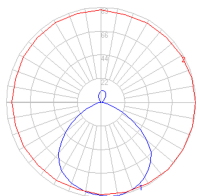

Dimensions

Packaging

2 Boxes

1 x 8-3/4" x 8-3/4" x 19-13/16" / 2.51 lbs - 22 cm x 22 cm x 50 cm / 1.14 kg

1 x 7-3/16" x 6-13/16" x 7-3/16" / 1.1 lbs - 18 cm x 17 cm x 18 cm / .5 kg

Light distribution

Direct

Red = Max Cd. Through Vertical plane

Blue = Max Cd. Through Horizontal plane

Luminaire weight

1.7 lbs / .77 kg

Warranty

5 year Limited warranty