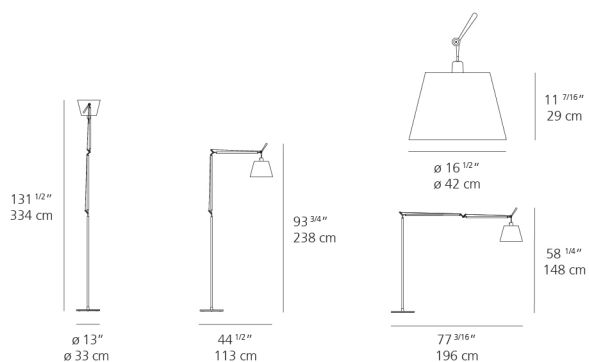

Features & Accessories

- Fully adjustable articulated arm structure
- Interchangeable plug options accommodate most countries electrical outlets

Dimensions

Packaging

4 Boxes

- 1 x 13-11/16" x 7-15/16" x 44-3/16" / 6.39 lbs - 34.5 cm x 20 cm x 112 cm / 2.9 kg
- 1 x 19-3/8" x 19-3/8" x 13" / 1.1 lbs - 49 cm x 49 cm x 33 cm / .5 kg
- 1 x 16-1/4" x 16-1/4" x 4-13/16" / 37.92 lbs - 41 cm x 41 cm x 12 cm / 17.2 kg
- 1 x 16-1/4" x 16-1/4" x 4-13/16" / 38.36 lbs - 41 cm x 41 cm x 12 cm / 17.4 kg

Light distribution

Diffused

Red = Max Cd. Through Vertical plane
Blue = Max Cd. Through Horizontal plane

Luminaire weight

77.61 lbs / 35.2 kg

Warranty

5 year limited warranty