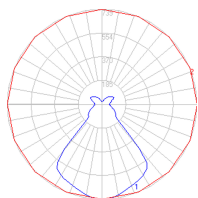

Features & Accessories

- Fully adjustable articulated arm structure
- Interchangeable plug options accommodate most countries electrical outlets

Dimensions

Packaging

4 Boxes

- 1 x 13-11/16" x 7-15/16" x 44-3/16" / 6.39 lbs - 34.5 cm x 20 cm x 112 cm / 2.9 kg
- 1 x 19-3/8" x 19-3/8" x 13" / 1.1 lbs - 49 cm x 49 cm x 33 cm / .5 kg
- 1 x 16-1/4" x 16-1/4" x 4-13/16" / 37.92 lbs - 41 cm x 41 cm x 12 cm / 17.2 kg
- 1 x 16-1/4" x 16-1/4" x 4-13/16" / 38.36 lbs - 41 cm x 41 cm x 12 cm / 17.4 kg

Light distribution

Diffused

Red = Max Cd. Through Vertical plane
Blue = Max Cd. Through Horizontal plane

Luminaire weight

77.61 lbs / 35.2 kg

Warranty

5 year limited warranty