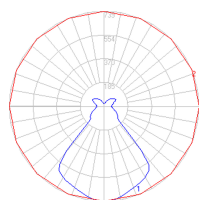

Light distribution

Diffused