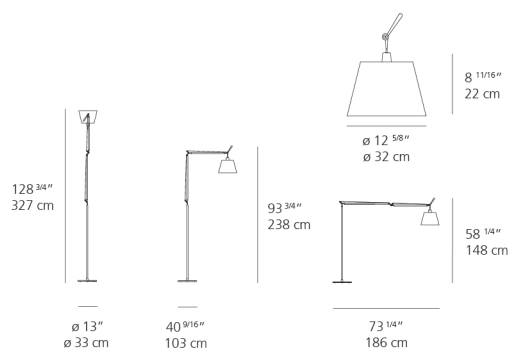

Features & Accessories

- Fully adjustable articulated arm structure
- Interchangeable plug options accommodate most countries electrical outlets

Dimensions

Packaging

4 Boxes

1 x 13-11/16" x 7-15/16" x 44-3/16" / 6.39 lbs - 34.5 cm x 20 cm x 112 cm / 2.9 kg

1 x 13-7/8" x 13-7/8" x 11-7/8" / 1.1 lbs - 35 cm x 35 cm x 30 cm / .5 kg

1 x 16-1/4" x 16-1/4" x 4-13/16" / 37.92 lbs - 41 cm x 41 cm x 12 cm / 17.2 kg

1 x 16-1/4" x 16-1/4" x 4-13/16" / 38.36 lbs - 41 cm x 41 cm x 12 cm / 17.4 kg

Light distribution

Diffused

Red = Max Cd. Through Vertical plane

Blue = Max Cd. Through Horizontal plane

Luminaire weight

77.61 lbs / 35.2 kg

Warranty

5 year limited warranty