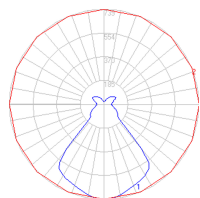

Features & Accessories

- Fully adjustable articulated arm structure
- Interchangeable plug options accommodate most countries electrical outlets

Dimensions

Packaging

4 Boxes

1 x 13-11/16" x 7-15/16" x 44-3/16" / 6.39 lbs - 34.5 cm x 20 cm x 112 cm / 2.9 kg

1 x 13-7/8" x 13-7/8" x 11-7/8" / 1.1 lbs - 35 cm x 35 cm x 30 cm / .5 kg

1 x 16-1/4" x 16-1/4" x 4-13/16" / 37.92 lbs - 41 cm x 41 cm x 12 cm / 17.2 kg

1 x 16-1/4" x 16-1/4" x 4-13/16" / 38.36 lbs - 41 cm x 41 cm x 12 cm / 17.4 kg

Light distribution

Diffused

Red = Max Cd. Through Vertical plane

Blue = Max Cd. Through Horizontal plane

Luminaire weight

77.61 lbs / 35.2 kg

Warranty

5 year limited warranty