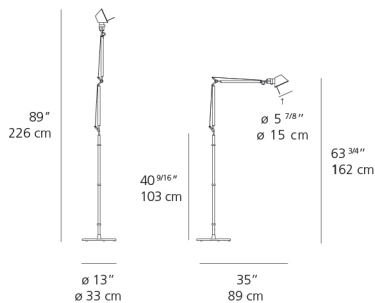

### Specifications

Delivered lumens	357lm
Light output ratio	33.4lm/W
Power consumption	10.7W
Led type	10W Array*
CCT (Correlated Color Temperature)	3000K
CRI (Color Rendering Index)	>80
Life expectancy	50000Hrs
Control type	DIMMABLE (On Head)
Input Voltage	120-240V
Driver	Plug-In

### Dimensions

### Luminaire weight

17.54 lbs / 7.96 kg