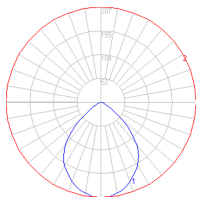

### Dimensions

### Packaging

3 Boxes

1 x 10-5/16" x 7-9/16" x 33-3/16" / 3.99 lbs - 26 cm x 19 cm x 84 cm / 1.809 kg

1 x 41-13/16" x 1-11/16" x 1-11/16" / 1.54 lbs - 106 cm x 4 cm x 4 cm / .7 kg

1 x 15-13/16" x 16-1/4" x 4-7/16" / 16.76 lbs - 40 cm x 41 cm x 11 cm / 7.6 kg

### Light distribution

Direct

Red = Max Cd. Through Vertical plane

Blue = Max Cd. Through Horizontal plane