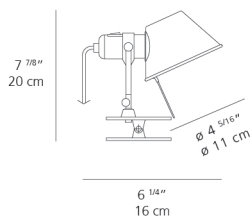

Dimensions

Packaging

1 Box

1 x 8-3/16" x 6-3/16" x 12-5/16" / 1.94 lbs - 20.5 cm x 15.5 cm x 31 cm / .88 kg

Light distribution

Direct

Red = Max Cd. Through Vertical plane

Blue = Max Cd. Through Horizontal plane