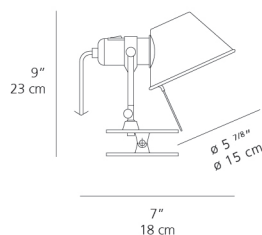

Dimensions

Packaging

1 Box

1 x 10-5/16" x 7-15/16" x 18-9/16" / 1.76 lbs - 26 cm x 20 cm x 47 cm / .8 kg

Light distribution

Direct

Red = Max Cd. Through Vertical plane

Blue = Max Cd. Through Horizontal plane