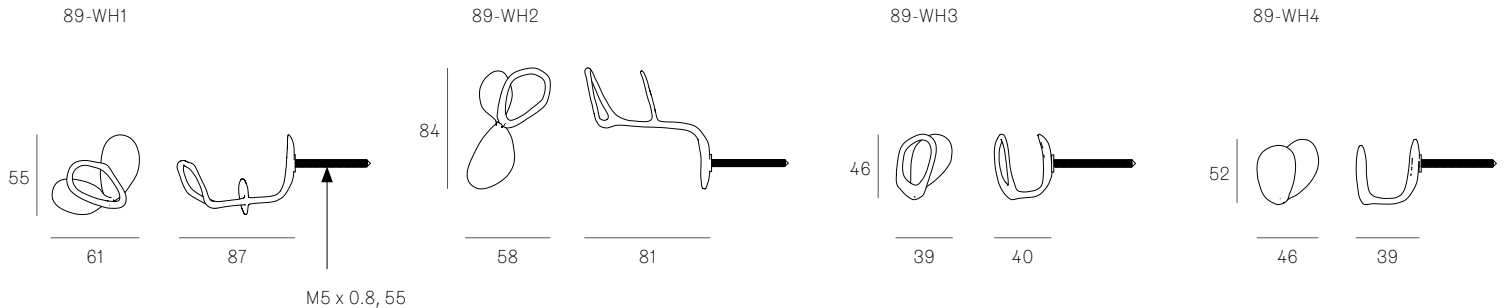

Image shown above from left to right: 89-WH1, 89-WH2, 89-WH3, 89-WH4

<b>Type</b>	Wall hook
<b>Material</b>	Brass
<b>Finish</b>	Brushed
<b>Anchors</b>	M5 drywall anchor and M5 concrete anchor
<b>Care</b>	Dust regularly with a lint-free cloth or duster

<b>Weight (g)</b>	
<b>89</b>	36-63

All dimensions are in millimeters (mm) unless otherwise specified.