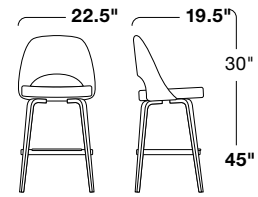

This iconic design is also available in a bar- and counter-height stool, a swivel base, or with a plastic back.

STATEMENT OF LINE

Side chair with arms and wood legs

Side chair with arms and tubular legs

Side chair without arms and wood legs

Side chair without arms and tubular legs

Side chair with arms and swivel base

Side chair with without arms and swivel base

Counter-height stool

Bar-height stool

FINISHES

Please visit knoll.com/surface-finish-library to view all finishes and swatches.