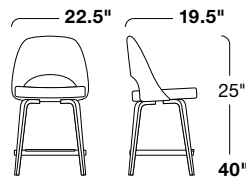

This iconic design is also available in a bar- and counter-height stool, a swivel base, or with a plastic back.

STATEMENT OF LINE

Side chair with arms and wood legs

Side chair with arms and tubular legs

Side chair without arms and wood legs

Side chair without arms and tubular legs

Side chair with arms and swivel base

Side chair with without arms and swivel base

Counter-height stool

Bar-height stool

FINISHES

Please visit knoll.com/surface-finish-library to view all finishes and swatches.