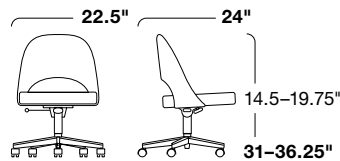

This iconic design is also available in a bar- and counter-height stool, a swivel base, or with a plastic back.

STATEMENT OF LINE

Side chair with arms and wood legs

Side chair with arms and tubular legs

Side chair without arms and wood legs

Side chair without arms and tubular legs

Side chair with arms and swivel base

Side chair with without arms and swivel base

Counter-height stool

Bar-height stool

FINISHES

Please visit knoll.com/surface-finish-library to view all finishes and swatches.