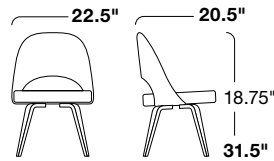

This iconic design is also available in a bar- and counter-height stool, a swivel base, or with a plastic back.

STATEMENT OF LINE

Side chair with arms and wood legs

Side chair with arms and tubular legs

Side chair without arms and wood legs

Side chair without arms and tubular legs

Side chair with arms and swivel base

Side chair with without arms and swivel base

Counter-height stool

Bar-height stool

FINISHES

Please visit knoll.com/surface-finish-library to view all finishes and swatches.