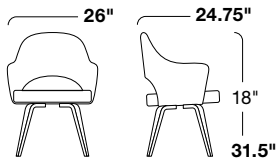

This iconic design is also available in a bar- and counter-height stool, a swivel base, or with a plastic back.

STATEMENT OF LINE

Side chair with arms and wood legs

Side chair with arms and tubular legs

Side chair without arms and wood legs

Side chair without arms and tubular legs

Side chair with arms and swivel base

Side chair with without arms and swivel base

Counter-height stool

Bar-height stool

FINISHES

Please visit knoll.com/surface-finish-library to view all finishes and swatches.