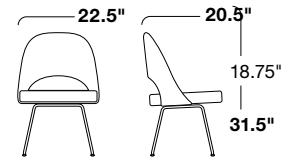

This iconic design is also available in a bar- and counter-height stool, a swivel base, or with a plastic back.

STATEMENT OF LINE

Side chair with arms and wood legs

Side chair with arms and tubular legs

Side chair without arms and wood legs

Side chair without arms and tubular legs

Side chair with arms and swivel base

Side chair with without arms and swivel base

Counter-height stool

Bar-height stool

FINISHES

Please visit knoll.com/surface-finish-library to view all finishes and swatches.