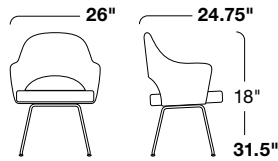

This iconic design is also available in a bar- and counter-height stool, a swivel base, or with a plastic back.

STATEMENT OF LINE

Side chair with arms and wood legs

Side chair with arms and tubular legs

Side chair without arms and wood legs

Side chair without arms and tubular legs

Side chair with arms and swivel base

Side chair with without arms and swivel base

Counter-height stool

Bar-height stool

FINISHES

Please visit knoll.com/surface-finish-library to view all finishes and swatches.