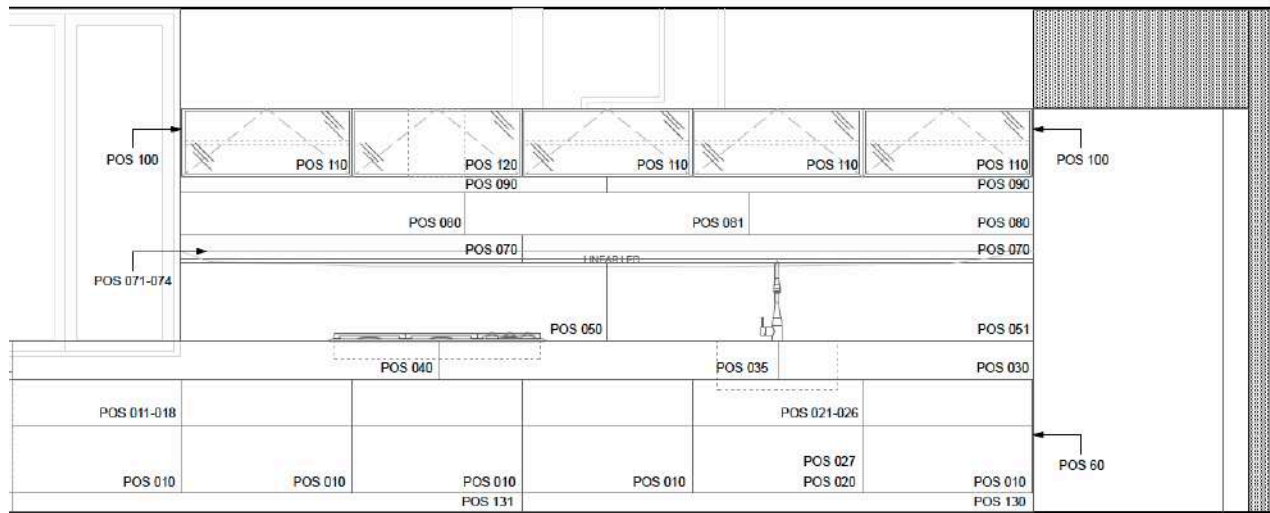

Arclinea

2019 RETAIL PRICE DISPLAY SALE

7

CONVIVIUM & ITALIA ISOLA - FLOOR PLAN

Scale: 3/8" = 1'-0"

Arclinea

2019 RETAIL PRICE DISPLAY SALE

A CONVIVIAM & ITALIA ISOLA - ELEVATION
 Scale: 3/8" = 1'-0"

B CONVIVIAM & ITALIA ISOLA - ELEVATION
 Scale: 3/8" = 1'-0"

ARCLINEA Convivium Kitchen

Appliance & Plumbing List

2019 RETAIL PRICE DISPLAY SALE

**SUBZERO 30" Integrated Refrigerator & Freezer
 With Ice Maker And Internal Dispenser**
Display Model: IT-30CIID
Dimensions: 30"W x 84"H x 24"D
Finish: Panel To Match Arclinea Kitchen Cabinets
Accessory: 2x Handles - 27 1/4" - 7025229
 Handle - 33 1/4" - 7025228

\$13,926 \$9,748

**WOLF 24" Transitional Speed Oven
 E Series**
Display Model: SPO24TE/S/TH
Dimensions: 23 1/2"W x 17 7/8"H x 21 1/2"D
Finish: Stainless Steel and Black Glass

\$3,599 \$2,519

**WOLF 24" Transitional Oven
 E Series**
Display Model: SO24TE/S/TH
Dimensions: 23 1/2"W x 23 1/2"H x 21 1/2"D
Finish: Stainless Steel and Black Glass