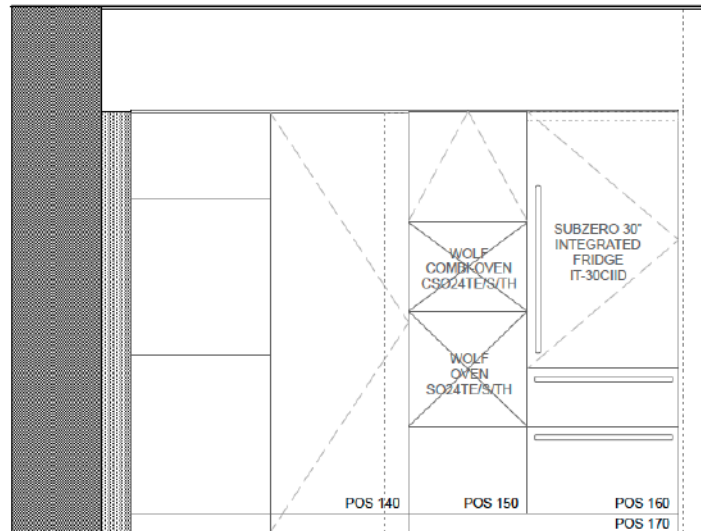

Arclinea

2019 RETAIL PRICE DISPLAY SALE

7

CONVIVIUM & ITALIA ISOLA - FLOOR PLAN

Scale: 3/8" = 1'-0"

Arclinea

2019 RETAIL PRICE DISPLAY SALE

A CONVIVIAM & ITALIA ISOLA - ELEVATION
 Scale: 3/8" = 1'-0"

B CONVIVIAM & ITALIA ISOLA - ELEVATION
 Scale: 3/8" = 1'-0"

ARCLINEA Convivium Kitchen

Appliance & Plumbing List

2019 RETAIL PRICE DISPLAY SALE

**SUBZERO 30" Integrated Refrigerator & Freezer
 With Ice Maker And Internal Dispenser**
Display Model: IT-30CIID
Dimensions: 30"W x 84"H x 24"D
Finish: Panel To Match Arclinea Kitchen Cabinets
Accessory: 2x Handles - 27 1/4" - 7025229
 Handle - 33 1/4" - 7025228