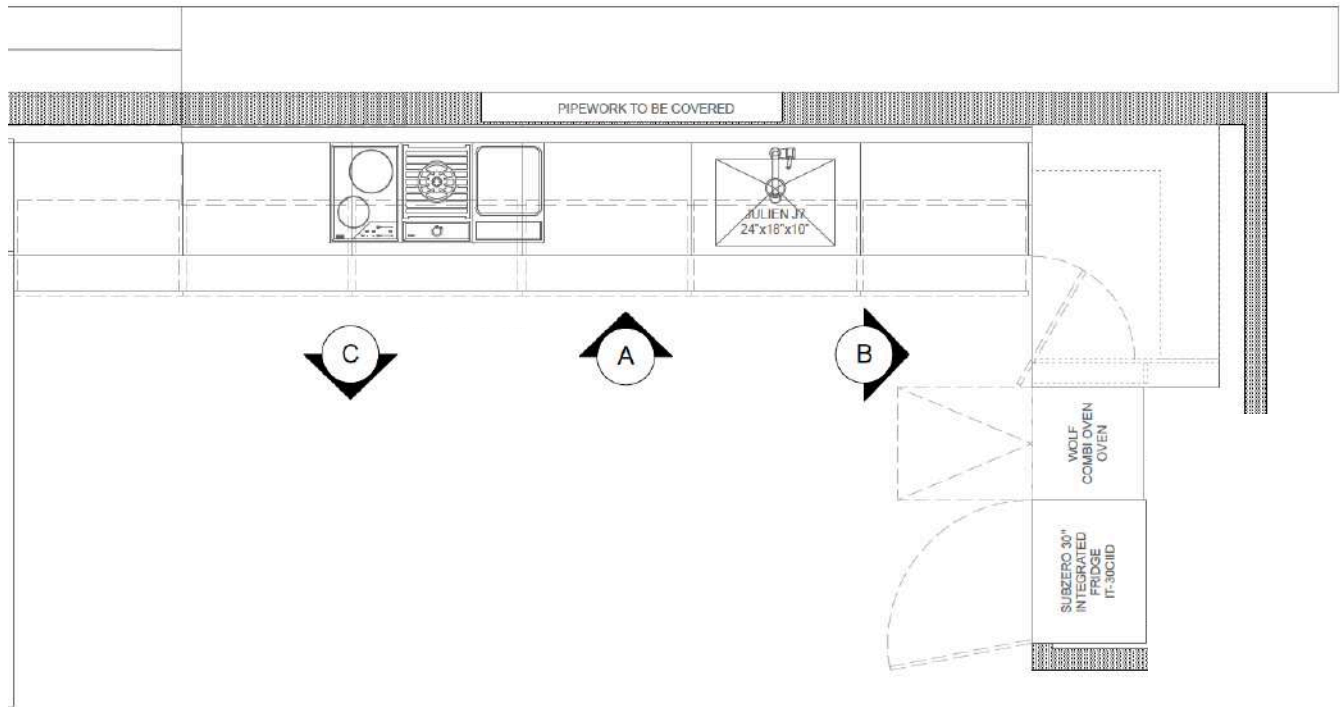

Arclinea

2019 RETAIL PRICE DISPLAY SALE

7

CONVIVIUM & ITALIA ISOLA - FLOOR PLAN

Scale: 3/8" = 1'-0"

Arclinea

2019 RETAIL PRICE DISPLAY SALE

A CONVIVIAM & ITALIA ISOLA - ELEVATION
 Scale: 3/8" = 1'-0"

B CONVIVIAM & ITALIA ISOLA - ELEVATION
 Scale: 3/8" = 1'-0"

ARCLINEA Convivium Kitchen

Appliance & Plumbing List

2019 RETAIL PRICE DISPLAY SALE

**SUBZERO 30" Integrated Refrigerator & Freezer
 With Ice Maker And Internal Dispenser**
Display Model: IT-30CIID
Dimensions: 30"W x 84"H x 24"D
Finish: Panel To Match Arclinea Kitchen Cabinets
Accessory: 2x Handles - 27 1/4" - 7025229
 Handle - 33 1/4" - 7025228

\$13,926 \$9,748

**WOLF 24" Transitional Speed Oven
 E Series**
Display Model: SPO24TE/S/TH
Dimensions: 23 1/2"W x 17 7/8"H x 21 1/2"D
Finish: Stainless Steel and Black Glass

\$3,599 \$2,519

**WOLF 24" Transitional Oven
 E Series**
Display Model: SO24TE/S/TH
Dimensions: 23 1/2"W x 23 1/2"H x 21 1/2"D
Finish: Stainless Steel and Black Glass